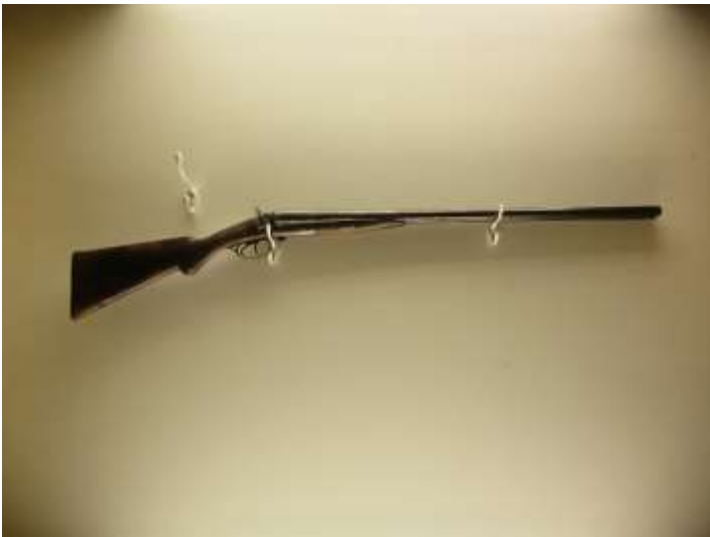

3. Winchester mod. 1897 12 ga pump shotgun
full choke bbl ser # 599534

4. Winchester mod. 61 22 S-L-LR cal pump rifle
refinished ser # 423607

5. Elgin Arms mod. SXS 12 ga side-by-side shotgun
hammered ser # 13370

6. Kassner Squires Bingham mod. 2C 22 LR only
semi auto rifle w/Weaver scope ser # A076378

7. J.J.Weston mod SXS 12 ga side-by-side shotgun
Fine Laminated Steel Damascus bbl hammered
ser # 6980

8. Winchester mod. 1897 12 ga pump shotgun
ser # 129378